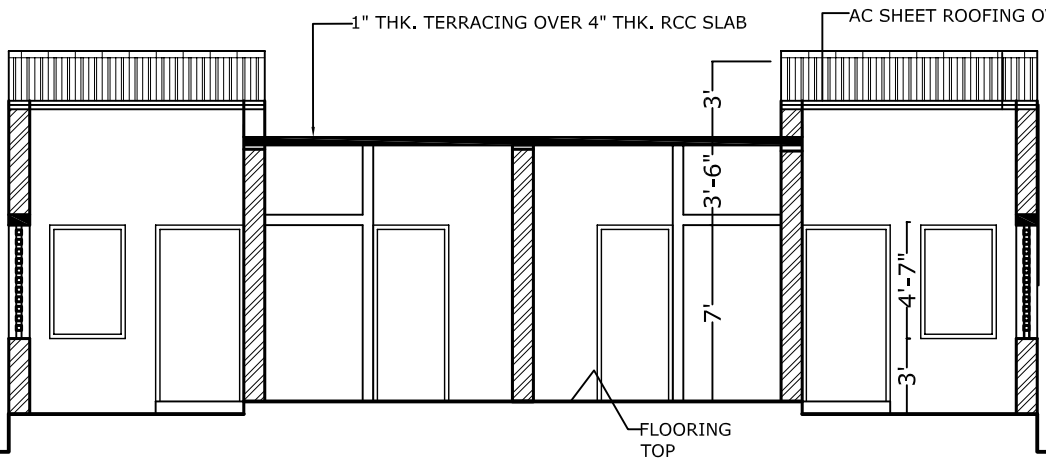

FRONT ELEVATION

SECTION-CD

SECTION-AB

DOOR WINDOW SCHEDULES

NO	TYPE	SIZE	DESCRIPTION
1.	D1	3'6"X7'0"	WOODEN PANNELED DOOR
2.	D2	3'0"X7'0"	WOODEN PANNELED DOOR
3.	W1	3'6"X4'6"	WOODEN PANNELED WIN.(2LEAF)
4.	W2	3'0"X4'6"	WOODEN PANNELED WIN(2LEAF)
5.	V	4'0"X4'6"	R.C.C JALLY

SPACE ARCH
205, JAYADEV VIHAR
BHUBANESWAR

SCALE:-

DRAWING NO:-

DATE:-

DRAWN BY:-