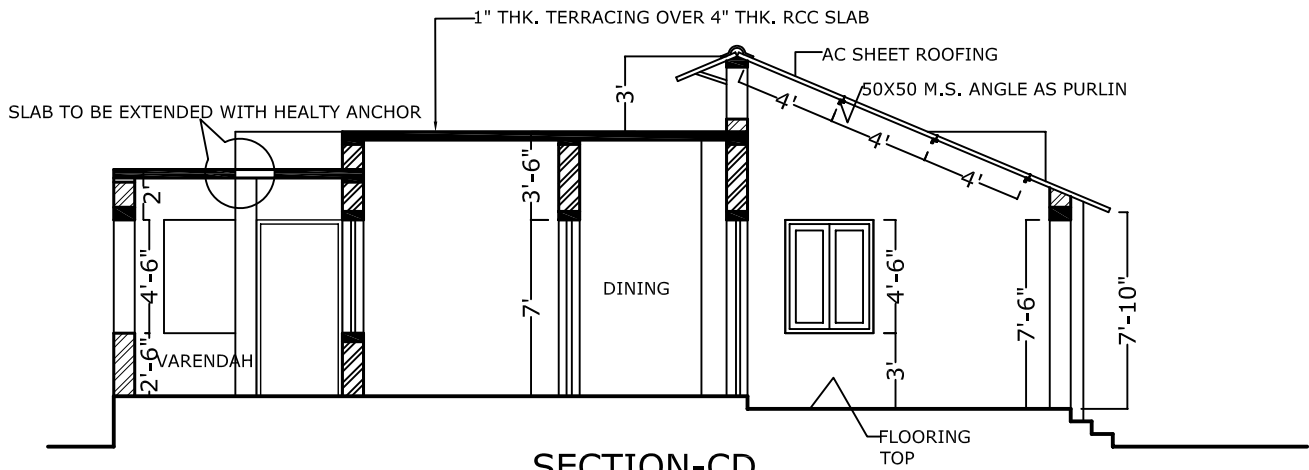

FRONT ELEVATION

SECTION-CD

SECTION-AB

DOOR WINDOW SCHEDULES

NO	TYPE	SIZE	DESCRIPTION
1.	D1	3'6"X7'0"	WOODEN PANNELED DOOR
2.	D2	3'0"X7'0"	WOODEN PANNELED DOOR
3.	W1	3'6"X4'6"	WOODEN PANNELED WIN.(2LEAF)
4.	W2	3'0"X4'6"	WOODEN PANNELED WIN(2LEAF)
5.	V	4'0"X4'6"	R.C.C JALLY